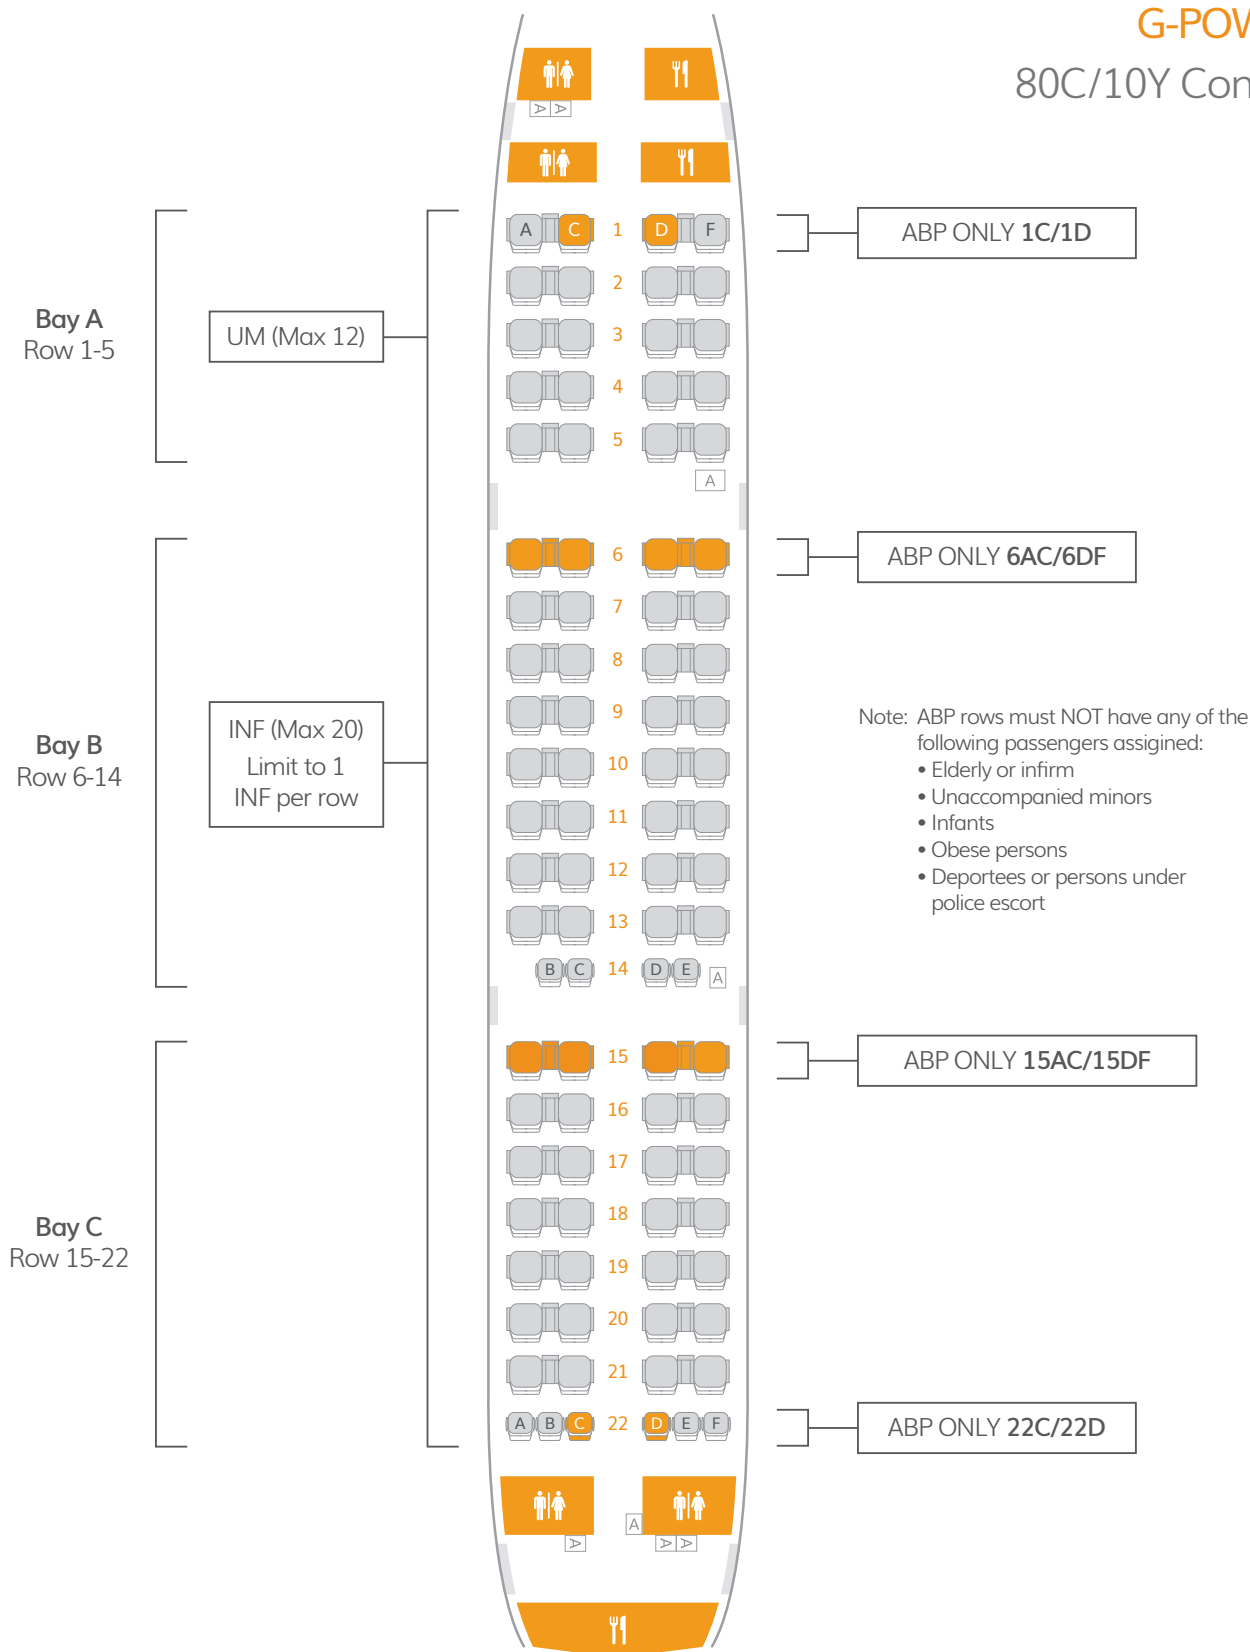

A321-200
G-POWN
 80C/10Y Config

Note: ABP rows must NOT have any of the following passengers assigned:

- Elderly or infirm
- Unaccompanied minors
- Infants
- Obese persons
- Deportees or persons under police escort