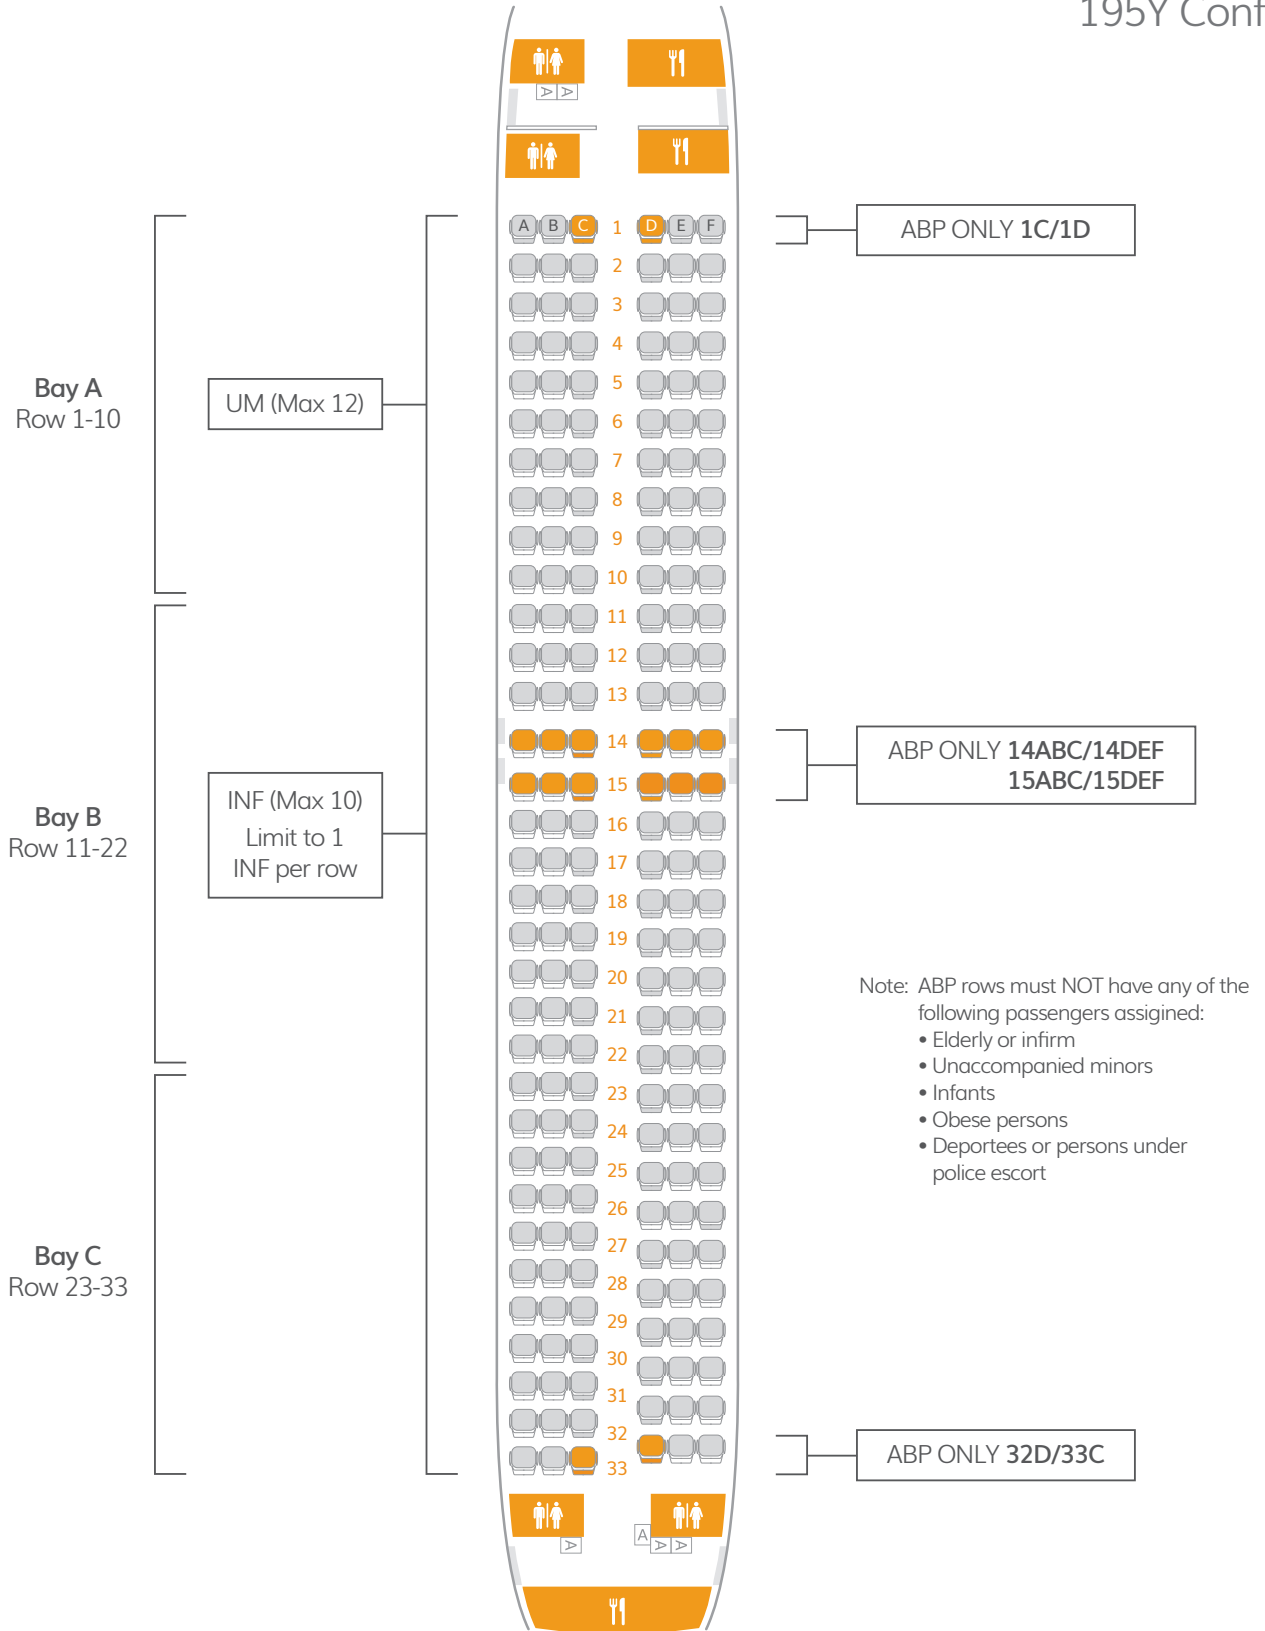

A321LR

195Y Config

Note: ABP rows must NOT have any of the following passengers assigned:

- Elderly or infirm
- Unaccompanied minors
- Infants
- Obese persons
- Deportees or persons under police escort